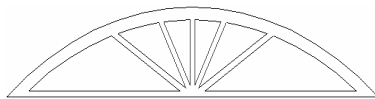

B Design

Eyebrow +/- 18" high

Curve Header 42"	1126	1156	1169	877	791	1252	1265	1387	1040	815	1439	1603	1735	1300	889	483
Curve Header 69"	1254	1339	1379	1034	863	1596	1833	1950	1462	876	1888	2331	2690	2018	1124	725
Curve Header 96"	1331	1446	1506	1130	907	1805	1950	2294	1720	925	2157	2768	3262	2447	1463	966
Add for "Sunburst" TDL	35% of the 7 1/4" price					35% of the 7 1/4" price					35% of the 7 1/4" price					1927
Add for TDL 5 lite:		210					210					210			/lite	

C

CURVED HEADER & TRANSOMS

Paint Grade					Fir					Hardwoods					Add For Single Sealed unit:
4 9/16"	6 9/16"	7 1/4"	Add for 2" Sash	Brickml or Casing 2 1/4"	4 9/16"	6 9/16"	7 1/4"	Add for 2" Sash	Brickml or Casing 2 1/4"	4 9/16"	6 9/16"	7 1/4"	Add for 2" Sash	Brickml or Casing 2 1/4"	

C Design

Half rounds & Elliptical +/- 15" high

Curve Header 42"	1688	1736	1755	1318	1187	1877	1899	2081	1561	1222	2158	2405	2602	1952	1336	483
Curve Header 69"	1881	2009	2066	1549	1296	2394	2751	2925	2192	1314	2830	3497	4035	3024	1684	725
Curve Header 96"	1998	2168	2259	1694	1361	2707	2925	3442	2581	1386	3235	4151	4894	3775	2195	966
Add for "Sunburst" TDL	35% of the 7 1/4" price					35% of the 7 1/4" price					35% of the 7 1/4" price					1927
Add for TDL 5 lite:		210					210					210			/lite	