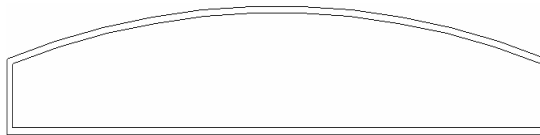

A

CURVED HEADER & TRANSOMS

Paint Grade					Fir					Hardwoods					Add For Single Sealed unit:
4 9/16"	6 9/16"	7 1/4"	Add for 2" Sash	Brickml or Casing 2 1/4"	4 9/16"	6 9/16"	7 1/4"	Add for 2" Sash	Brickml or Casing 2 1/4"	4 9/16"	6 9/16"	7 1/4"	Add for 2" Sash	Brickml or Casing 2 1/4"	

A Design

Square frame +/- 18" high

Width 42"	258	291	307	229	43	389	477	522	395	67	559	793	983	736	182	362
Width 69"	347	389	410	307	58	519	635	695	524	88	747	1058	1309	984	243	544
Width 96"	426	491	523	392	85	686	863	952	714	133	1029	1496	1874	1406	364	725
Add for TDL 5 lite:		121					121					121			/lite	

B

CURVED HEADER & TRANSOMS

Paint Grade					Fir					Hardwoods					Add For Single Sealed unit:
4 9/16"	6 9/16"	7 1/4"	Add for 2" Sash	Brickml or Casing 2 1/4"	4 9/16"	6 9/16"	7 1/4"	Add for 2" Sash	Brickml or Casing 2 1/4"	4 9/16"	6 9/16"	7 1/4"	Add for 2" Sash	Brickml or Casing 2 1/4"	

B Design

Eyebrow +/- 18" high

Curve Header 42"	1126	1156	1169	877	791	1252	1265	1387	1040	815	1439	1603	1735	1300	889	483
Curve Header 69"	1254	1339	1379	1034	863	1596	1833	1950	1462	876	1888	2331	2690	2018	1124	725
Curve Header 96"	1331	1446	1506	1130	907	1805	1950	2294	1720	925	2157	2768	3262	2447	1463	966
Add for "Sunburst" TDL	35% of the 7 1/4" price					35% of the 7 1/4" price					35% of the 7 1/4" price					1927
Add for TDL 5 lite:		210					210					210			/lite	

C

CURVED HEADER & TRANSOMS

Paint Grade					Fir					Hardwoods					Add For Single Sealed unit:
4 9/16"	6 9/16"	7 1/4"	Add for 2" Sash	Brickml or Casing 2 1/4"	4 9/16"	6 9/16"	7 1/4"	Add for 2" Sash	Brickml or Casing 2 1/4"	4 9/16"	6 9/16"	7 1/4"	Add for 2" Sash	Brickml or Casing 2 1/4"	

C Design

Half rounds & Elliptical +/- 15" high